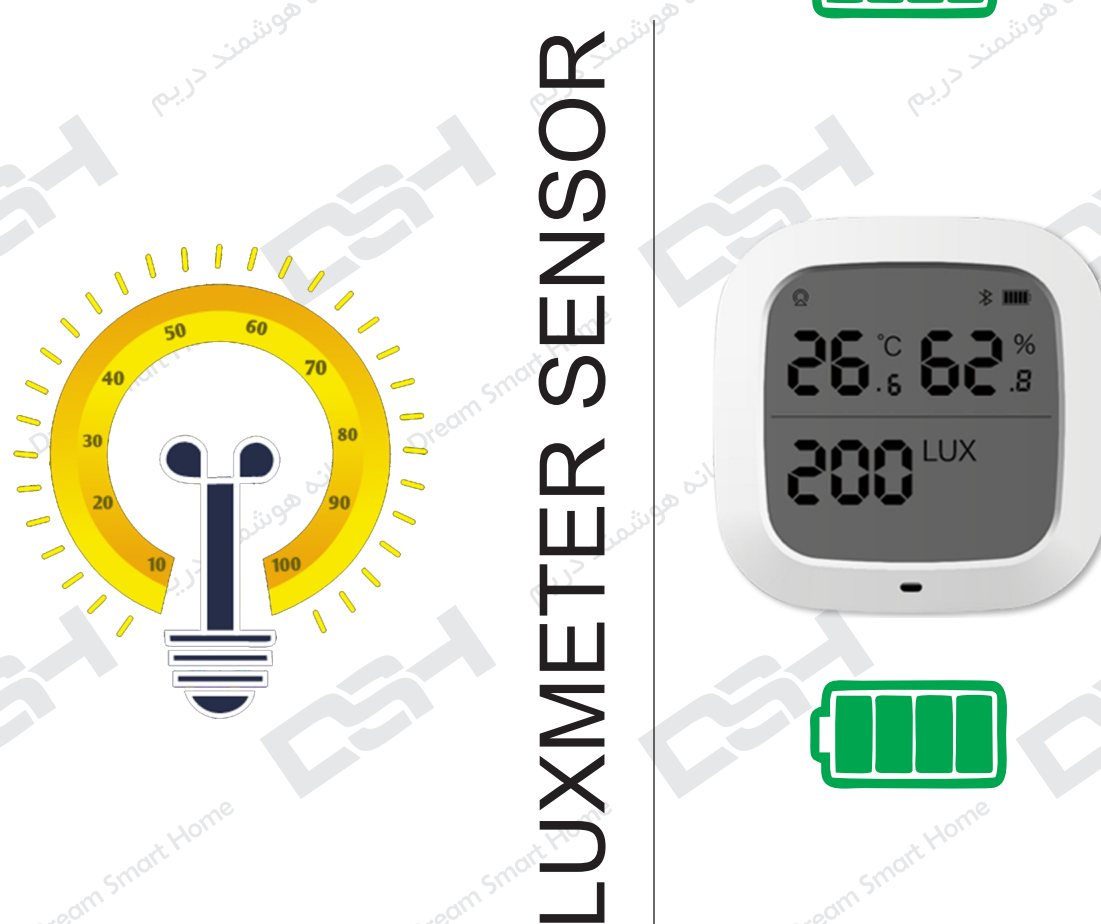

Smart Switch

Smart sensor

Home Center